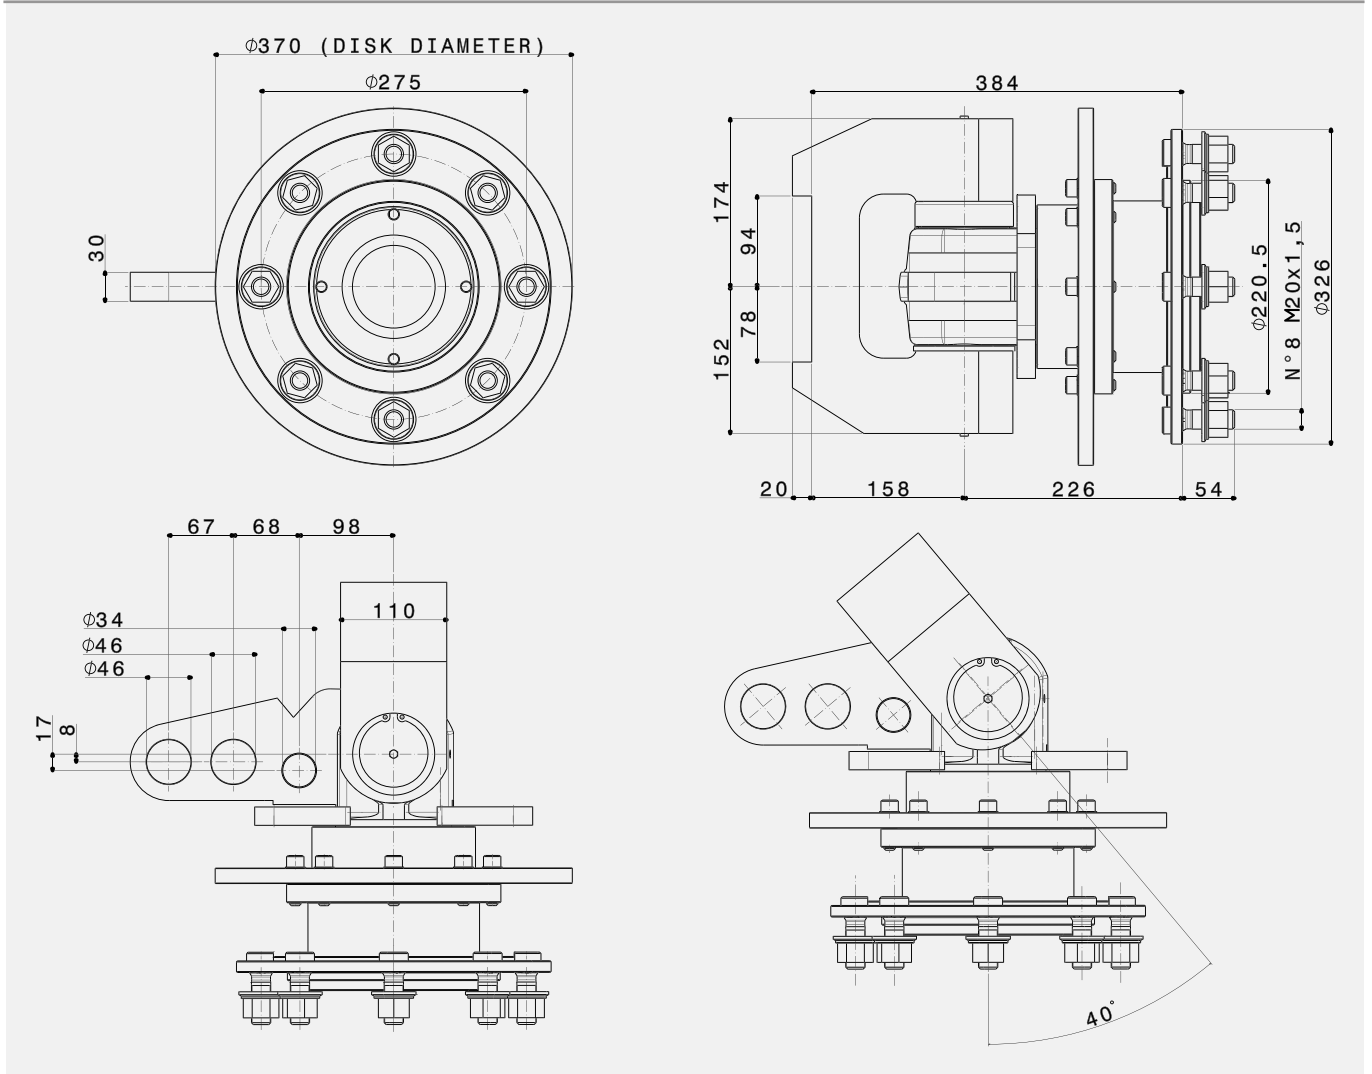

STEERING HUB

288030000

APPLICATION

MAX LOAD ON THE HUB (Kg)

6000

TECHNICAL SPECIFICATIONS

MAX LOAD ON THE HUB

6000 Kg

MAX ANGLE STEERING

40°